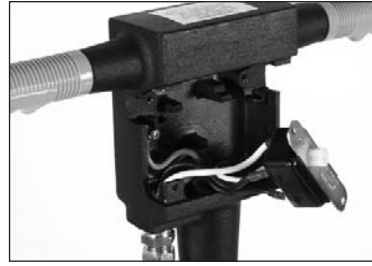

# SeaRay™ Features & Benefits

User-friendly kick lever - no bending over to adjust handle setting

20 Amp, 2 HP double pole switch

Triple planetary gear unit with all metal gears

1.5 HP motor with low voltage start up down to 90 volts